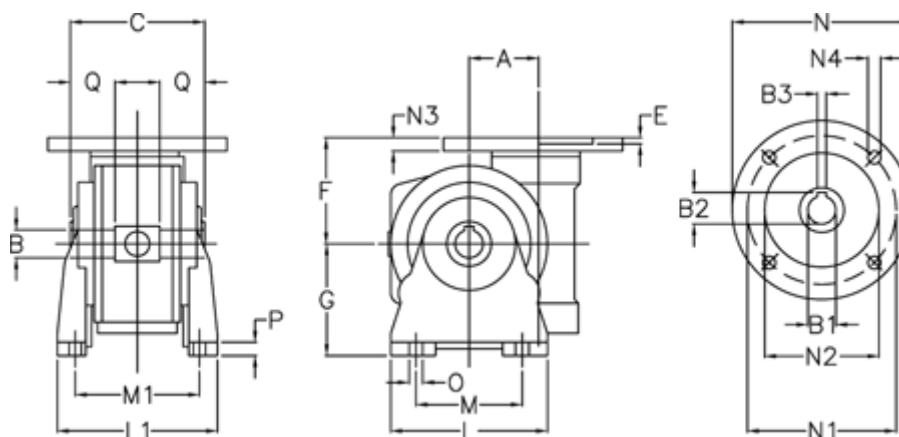

Article number: 3902049024332  
 Description: Worm gear  
 VF 49-V-24-80B5

## Measures

A = 49.5	G = 82	N3 = 10
B = 25 H7	L = 110	N4 = 11.5
B1 E7 = 19	L1 = 124	O = 8.5
B2 = 21.8	M = 63	P = 12
B3 H9 = 6	M1 = 98.5	Q = 22.5
C = 82	N = 200	
E = 3	N1 = 165	
F = 70	N2 = 130	